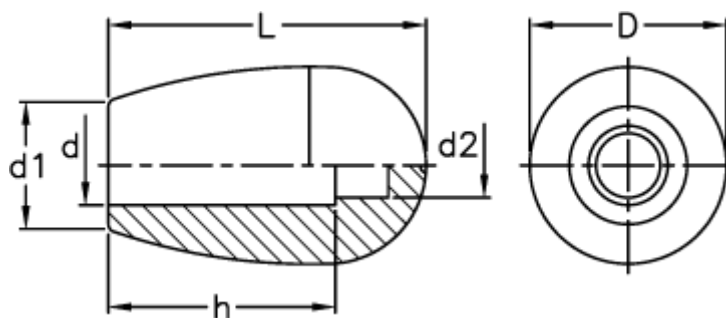

Data Sheet

Article number: 2304121031

Description: E+G Handle
I.622/40 N-10, Black

Measures

$d = 10$
 $D = 26$
 $d_1 = 17$
 $d_2 = 7.5$
 $h = 30$
 $L = 42.0$